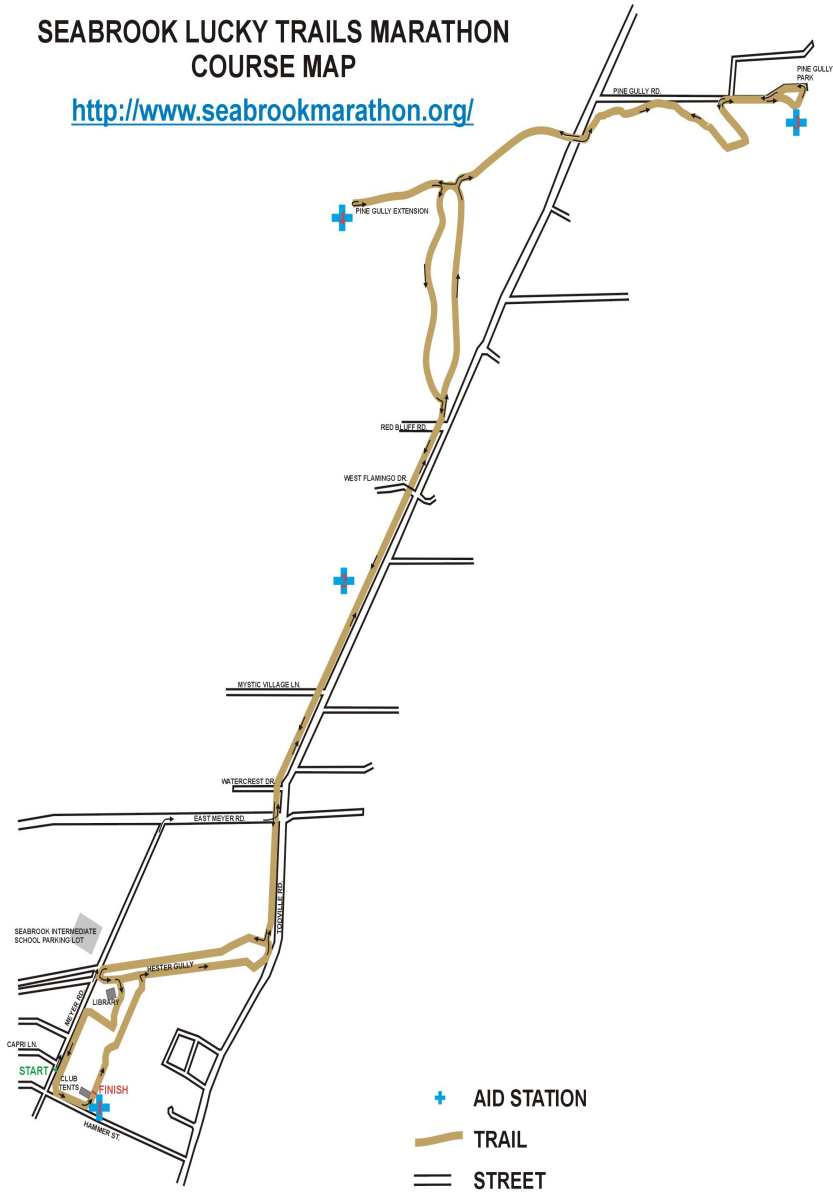

# SEABROOK LUCKY TRAIL MARATHON COURSE MAP

Map is subject to change, check for most recent info.

MAP NOT DRAWN TO SCALE