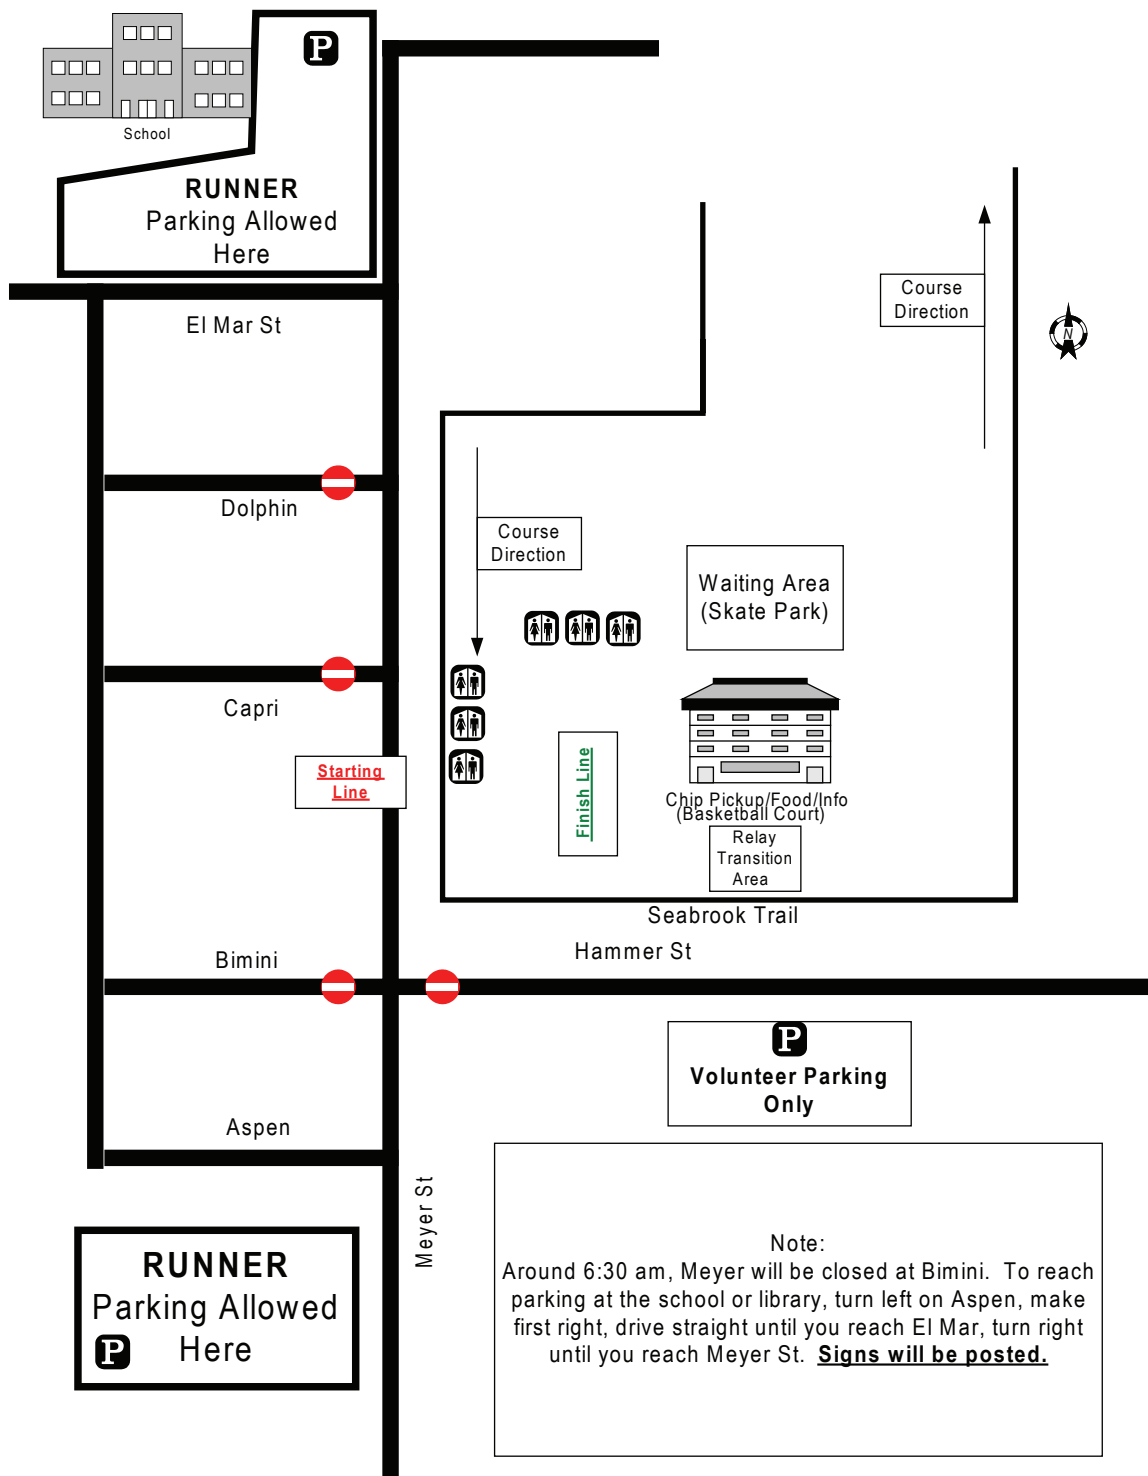

## Driving Directions:

From I-45 take the NASA Parkway Exit - Head East past the Johnson Space Center.  
Continue East on NASA Parkway to State Hwy 146.  
Cross State Hwy 146 and the road becomes 2nd Street.  
Go to the first stop sign and turn left on Meyer Rd.  
Follow signs and directions from parking attendants.

Note:  
Around 6:30 am, Meyer will be closed at Bimini. To reach parking at the school or library, turn left on Aspen, make first right, drive straight until you reach El Mar, turn right until you reach Meyer St. **Signs will be posted.**